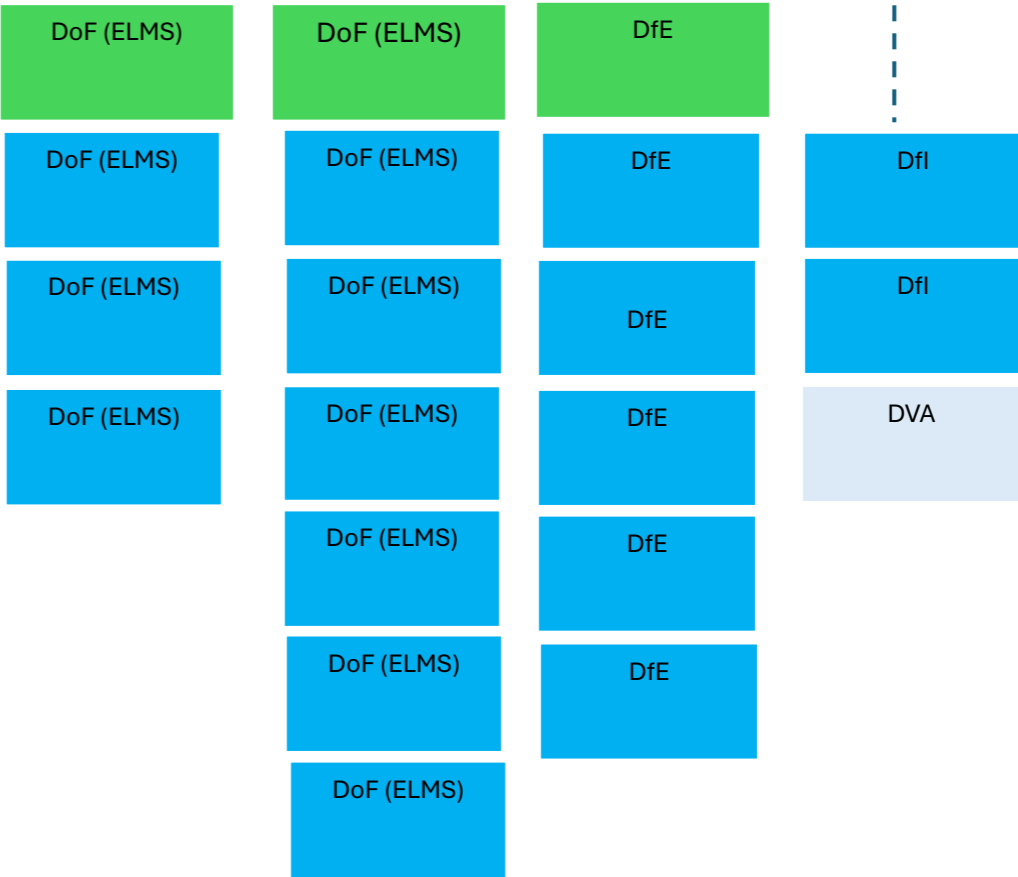

Chief Executive & Registrar General
Dr Philip Wales

Director of Census & Social Statistics

Director of Economic Statistics

Senior Management Team

Agency Board

Senior Managers Forum

DP Led Branches

Chief Executive & Registrar General
Dr Philip Wales