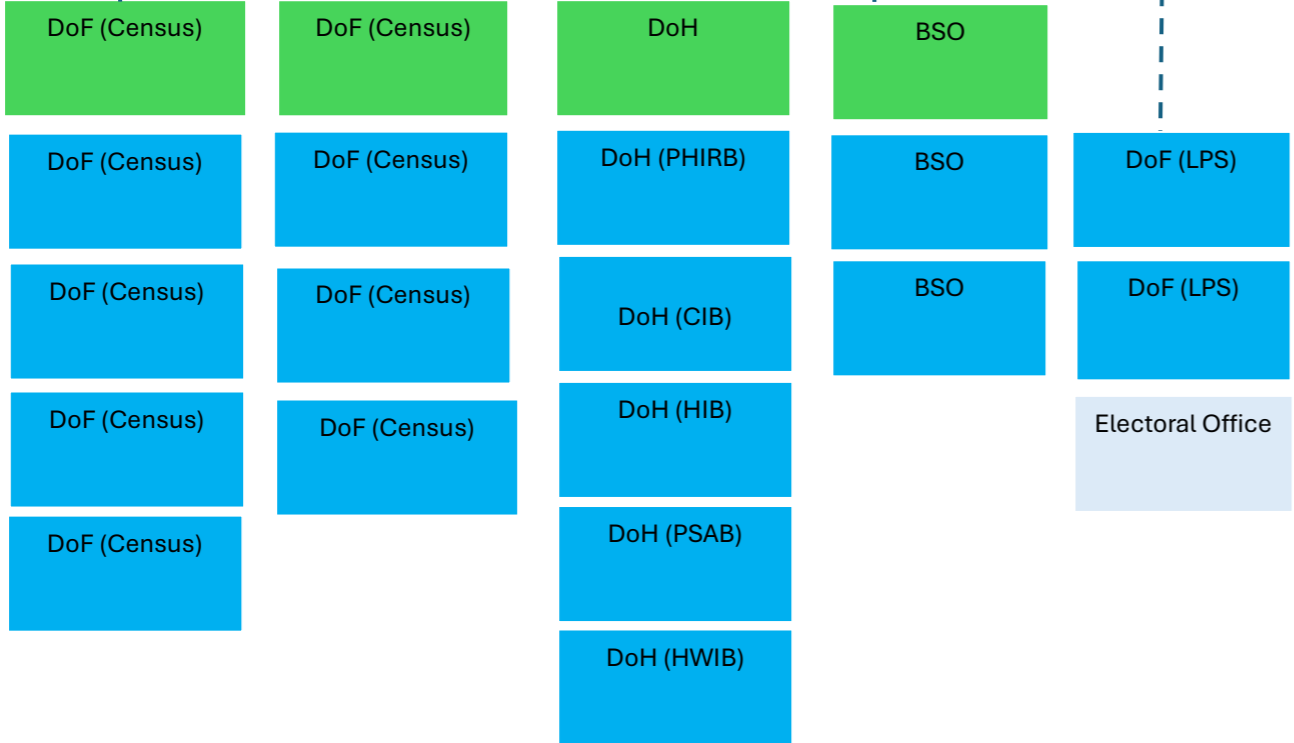

Chief Executive & Registrar General
Dr Philip Wales

Director of Census & Social Statistics

Director of Economic Statistics

Senior Management Team

Agency Board

Senior Managers Forum

DP Led Branches

Chief Executive & Registrar General
Dr Philip Wales